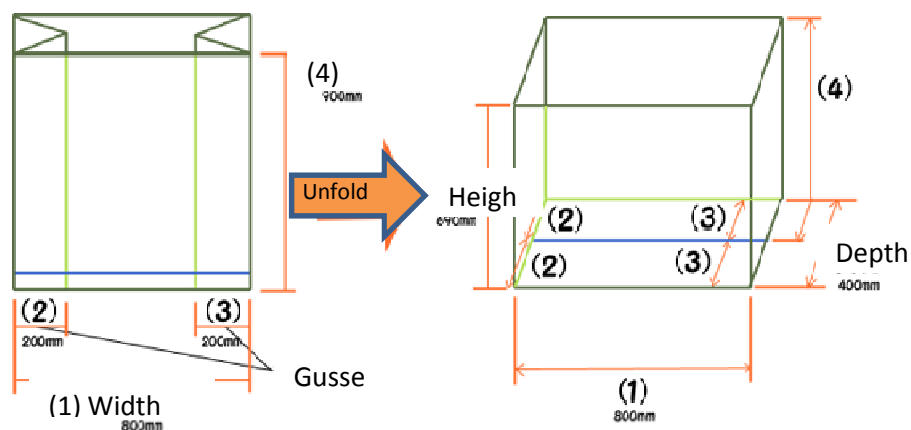

Gusset bag, Food process sheet, Trash bag & Shopping bag

SOKEN TECH CO., LTD.

Main sizes

Thickness	Width	Sheet/Outer bag	Packing
0.01~	~1280mm	~2000	10 Outer Bags/Box
		~1000	10 Outer Bags/Box

※Blue line shows the heat-adhered parts (sealed portion)

Color: Transparent, Yellow, Brown, Green, Blue and Pink

Size description of bag

Thickness × Max. Width (GZ Width) × Length

Example: 0.03 × 1200 (GZ800) × 900